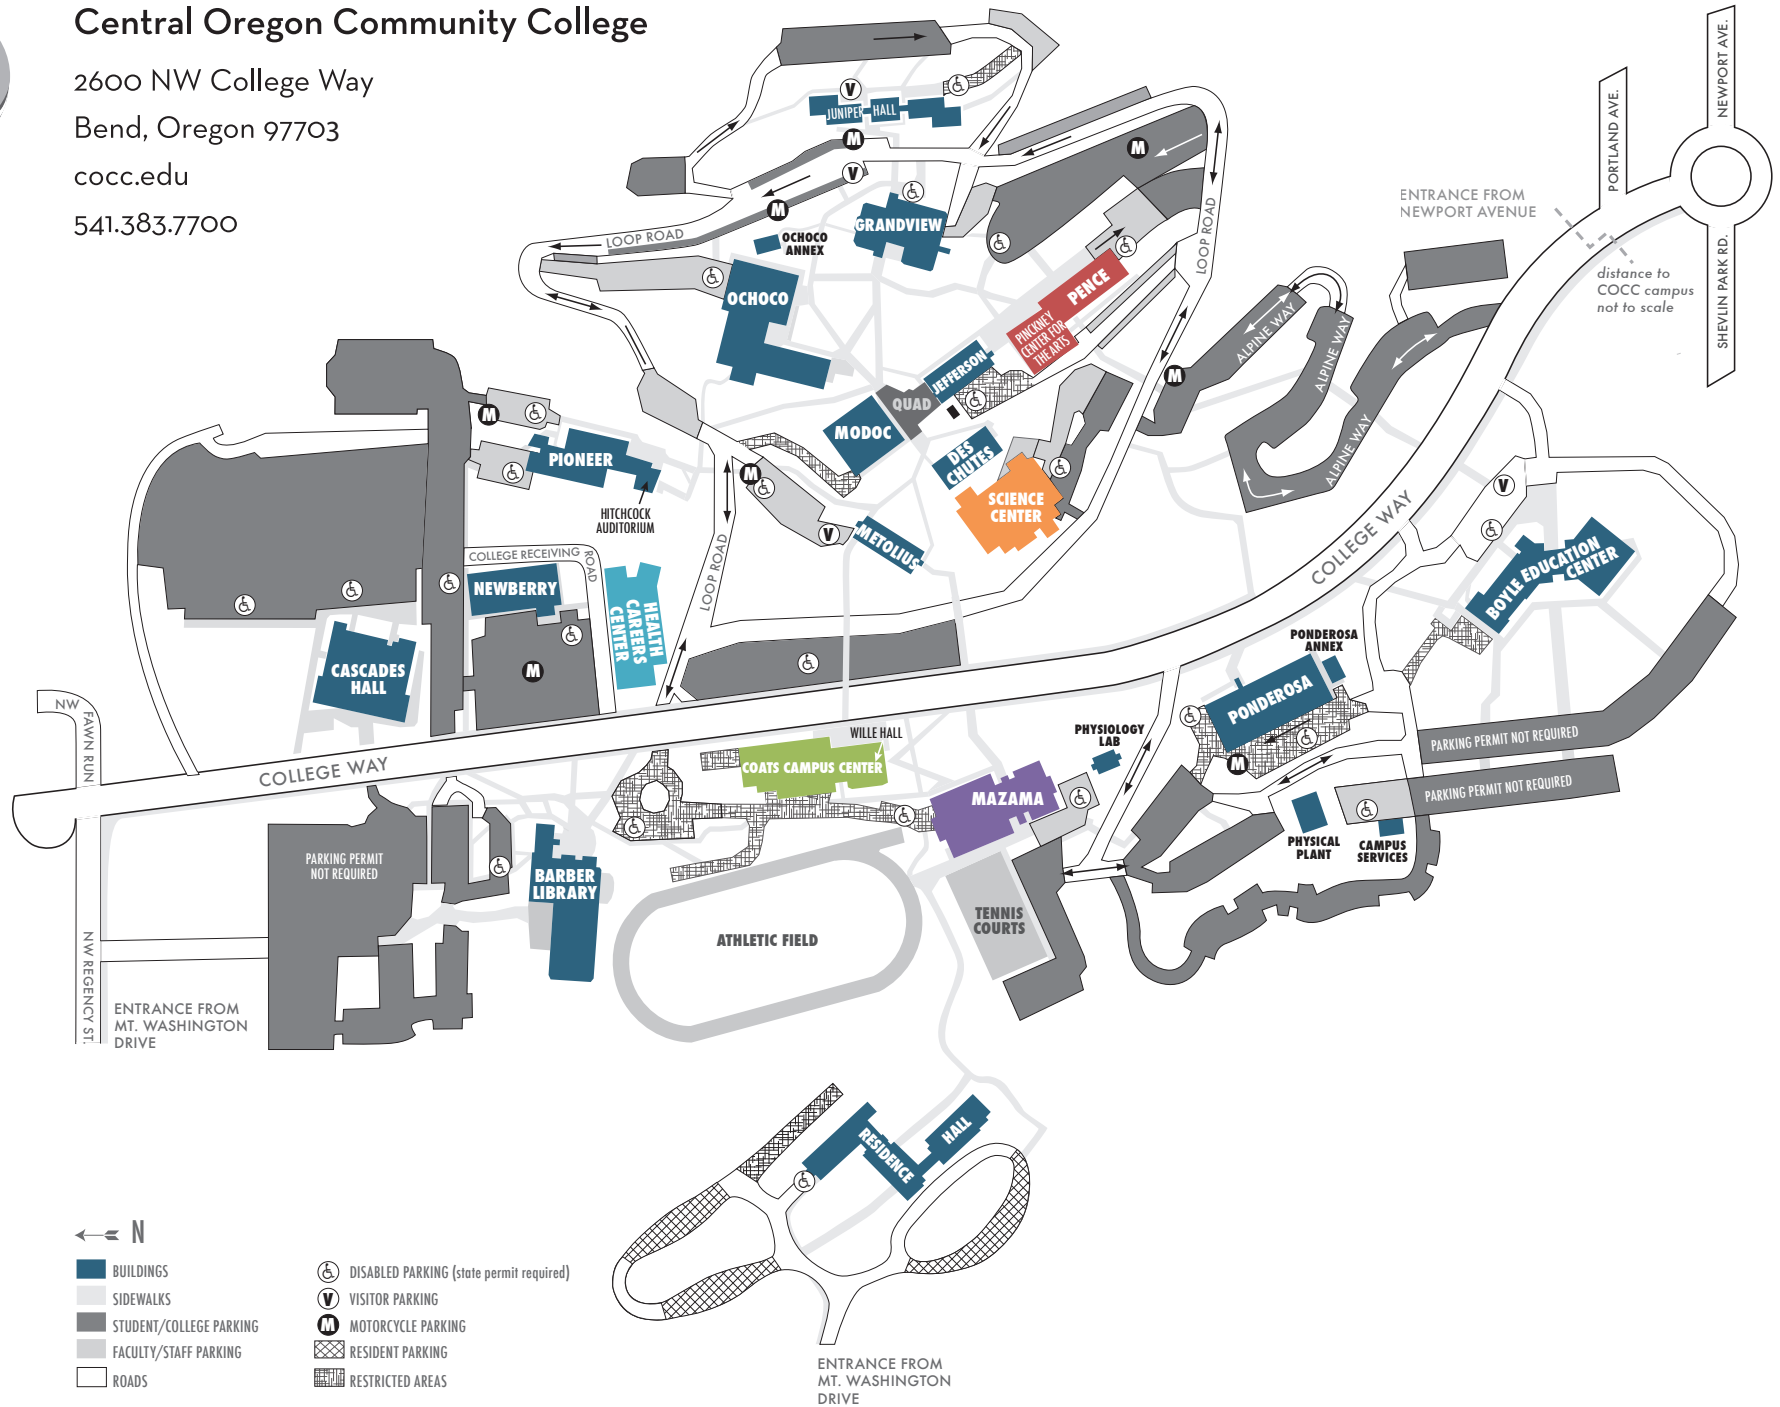

# Central Oregon Community College

2600 NW College Way

Bend, Oregon 97703

[cocc.edu](http://cocc.edu)

541.383.7700

- BUILDINGS
- SIDEWALKS
- STUDENT/COLLEGE PARKING
- FACULTY/STAFF PARKING
- ROADS
- DISABLED PARKING (state permit required)
- VISITOR PARKING
- MOTORCYCLE PARKING
- RESIDENT PARKING
- RESTRICTED AREAS